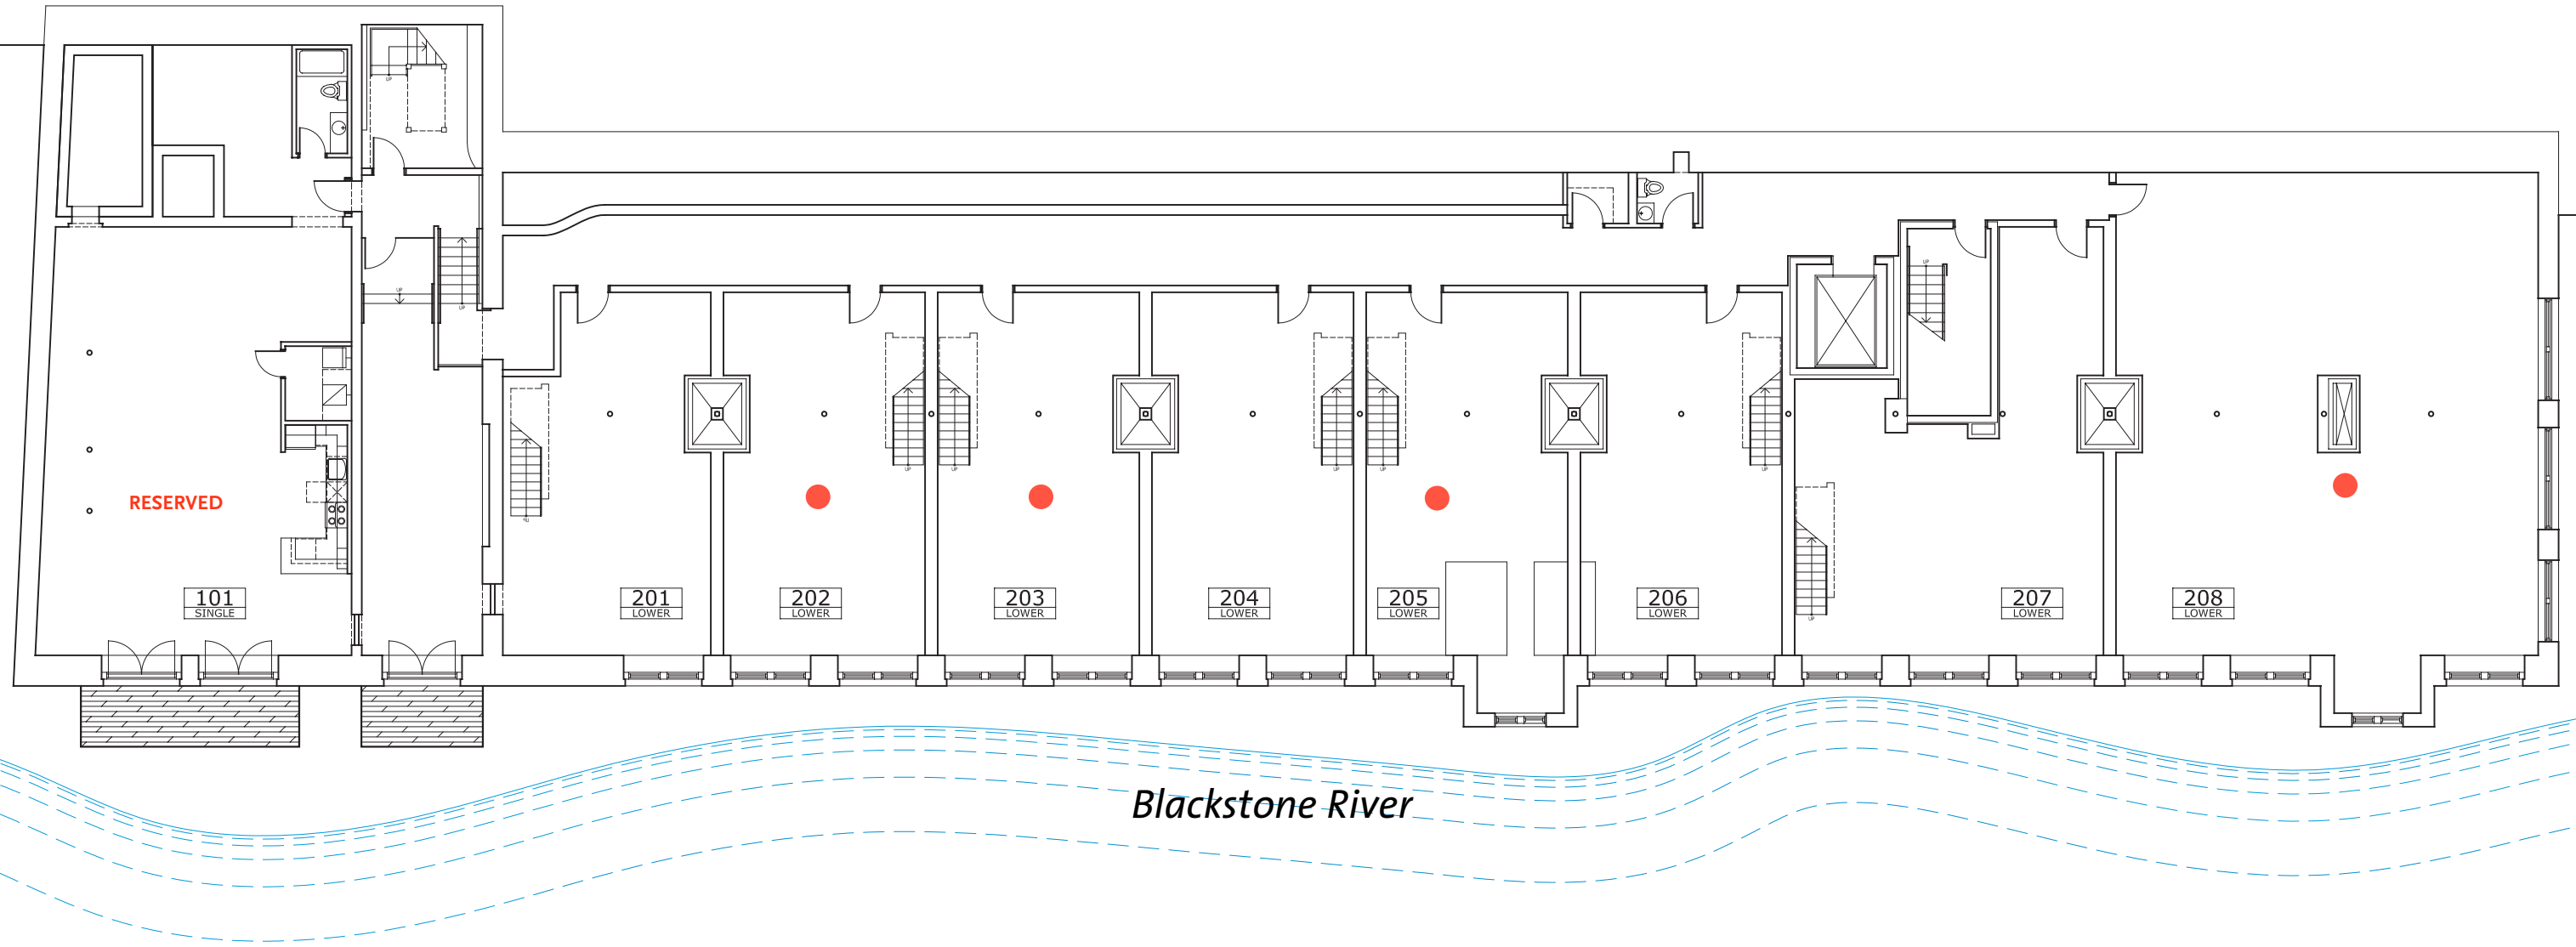

2'  
5'  
10'

RIVERFRONT  
**LOFTS**

**LEBANON BUILDING**  
**FLOOR 1**